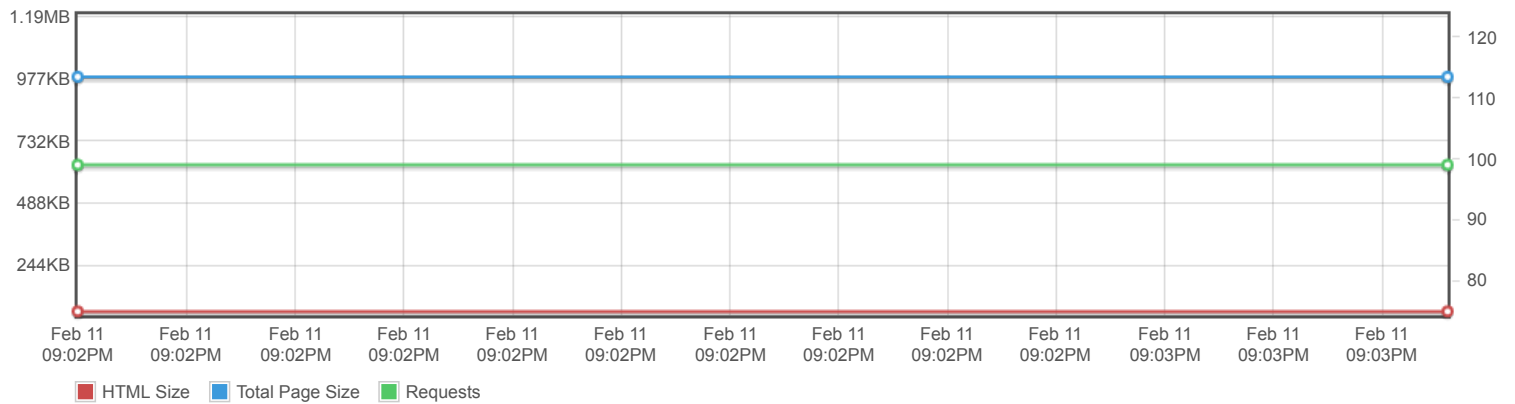

<https://carbon60.com/>

Page scores

Page metrics

Page sizes and request counts

The waterfall chart displays the loading behaviour of your site in your selected browser. It can be used to discover simple issues such as 404's or more complex issues such as external resources blocking page rendering.