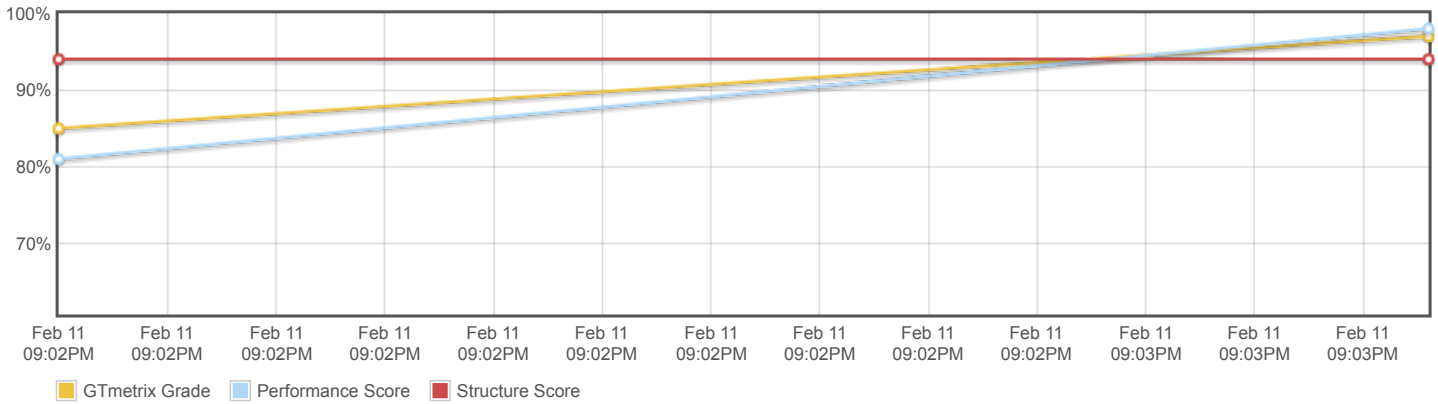

As if you didn't need more incentive, **Google has announced that they are using page speed in their ranking algorithm.**

About GTmetrix

GTmetrix is developed by the good folks at **Carbon60**, a Canadian hosting company with over 26 years experience in web technology.

<https://carbon60.com/>

Page scores

Page metrics

Page sizes and request counts

The waterfall chart displays the loading behaviour of your site in your selected browser. It can be used to discover simple issues such as 404's or more complex issues such as external resources blocking page rendering.