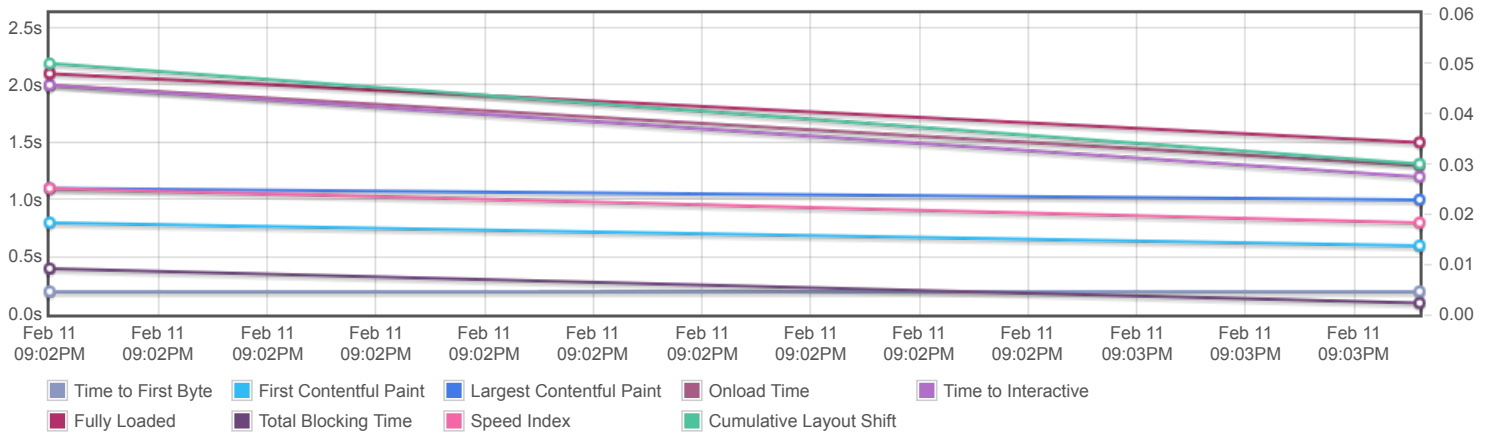

Page Details

Total Page Size - 0.97MB

Total Page Requests - 99

■ HTML
 ■ JS
 ■ CSS
 ■ IMG
 ■ Video
 ■ Font
 ■ Other

How does this affect me?

Today's web user expects a fast and seamless website experience. Delivering that fast experience can result in increased visits, conversions and overall happiness.

<https://carbon60.com/>

Page scores

Page metrics

Page sizes and request counts

The waterfall chart displays the loading behaviour of your site in your selected browser. It can be used to discover simple issues such as 404's or more complex issues such as external resources blocking page rendering.

Performance Metrics

<p>First Contentful Paint</p> <p>How quickly content like text or images are painted onto your page. A good user experience is 0.9s or less.</p>	<p>Good - Nothing to do here</p> <p>640ms</p>	<p>Time to Interactive</p> <p>How long it takes for your page to become fully interactive. A good user experience is 2.5s or less.</p>	<p>Good - Nothing to do here</p> <p>1.2s</p>
<p>Speed Index</p> <p>How quickly the contents of your page are visibly populated. A good user experience is 1.3s or less.</p>	<p>Good - Nothing to do here</p> <p>845ms</p>	<p>Total Blocking Time</p> <p>How much time is blocked by scripts during your page loading process. A good user experience is 150ms or less.</p>	<p>Good - Nothing to do here</p> <p>79ms</p>
<p>Largest Contentful Paint</p> <p>How long it takes for the largest element of content (e.g. a hero image) to be painted on your page. A good user experience is 1.2s or less.</p>	<p>Good - Nothing to do here</p> <p>997ms</p>	<p>Cumulative Layout Shift</p> <p>How much your page's layout shifts as it loads. A good user experience is a score of 0.1 or less.</p>	<p>Good - Nothing to do here</p> <p>0.03</p>