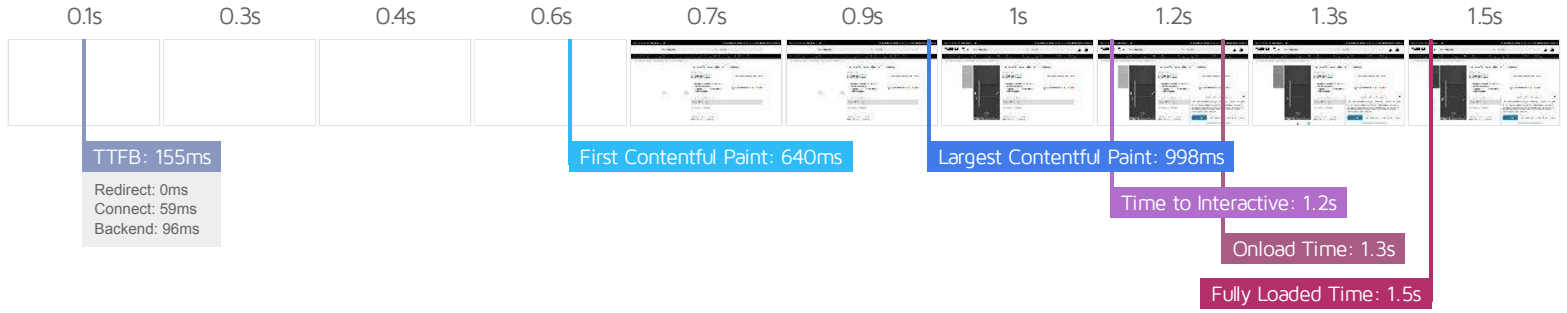

Performance Metrics

First Contentful Paint How quickly content like text or images are painted onto your page. A good user experience is 0.9s or less.	Good - Nothing to do here 640ms	Time to Interactive How long it takes for your page to become fully interactive. A good user experience is 2.5s or less.	Good - Nothing to do here 1.2s
Speed Index How quickly the contents of your page are visibly populated. A good user experience is 1.3s or less.	Good - Nothing to do here 845ms	Total Blocking Time How much time is blocked by scripts during your page loading process. A good user experience is 150ms or less.	Good - Nothing to do here 79ms
Largest Contentful Paint How long it takes for the largest element of content (e.g. a hero image) to be painted on your page. A good user experience is 1.2s or less.	Good - Nothing to do here 997ms	Cumulative Layout Shift How much your page's layout shifts as it loads. A good user experience is a score of 0.1 or less.	Good - Nothing to do here 0.03

Browser Timings

Redirect	0ms	Connect	59ms	Backend	96ms
TTFB	155ms	First Paint	640ms	DOM Int.	714ms
DOM Loaded	746ms	Onload	1.3s	Fully Loaded	1.5s